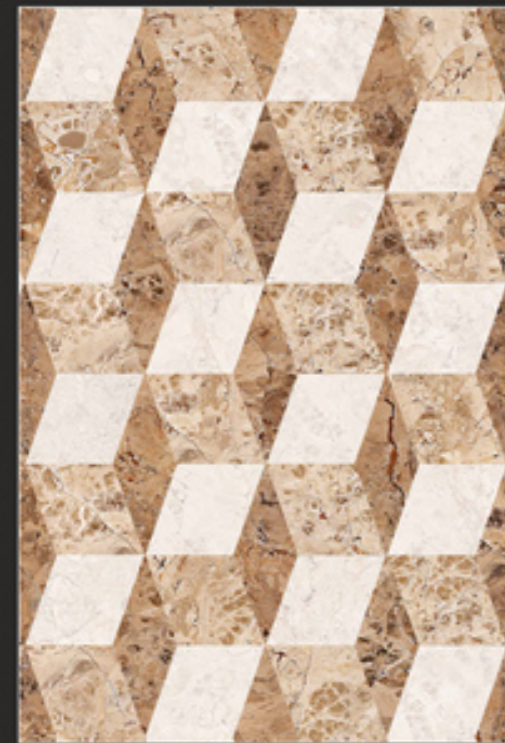

6 COLOUR

High Definition Digital Printing

300mm X 450mm

Glossy Light Dark

Nebula HL

An ISO 9001 : 2008 Certified Company