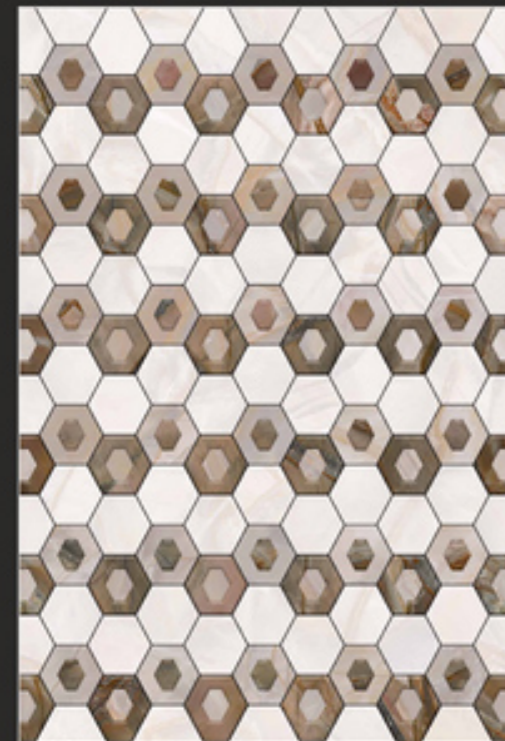

6 COLOUR

High Definition Digital Printing

300mm X 450mm

Glossy Light Dark

Winds HL

An ISO 9001 : 2008 Certified Company