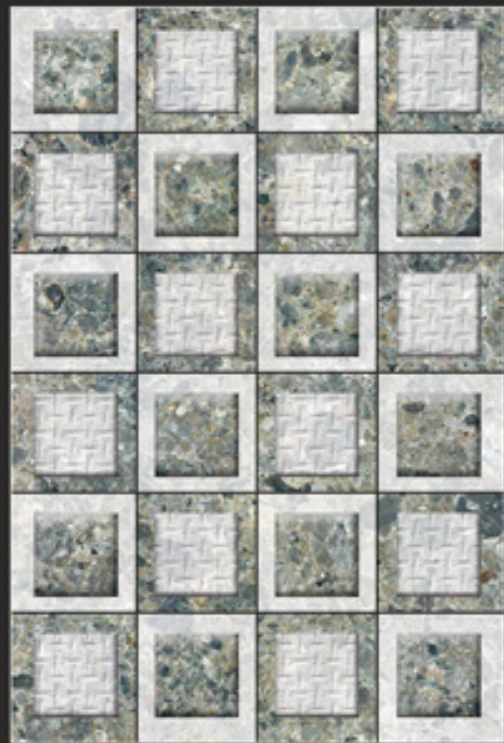

Choco Brown HL

An ISO 9001 : 2008 Certified Company

Crystal Dark

Crystal Light

6 COLOUR

High Definition Digital Printing

300mm X 450mm

Glossy Light Dark