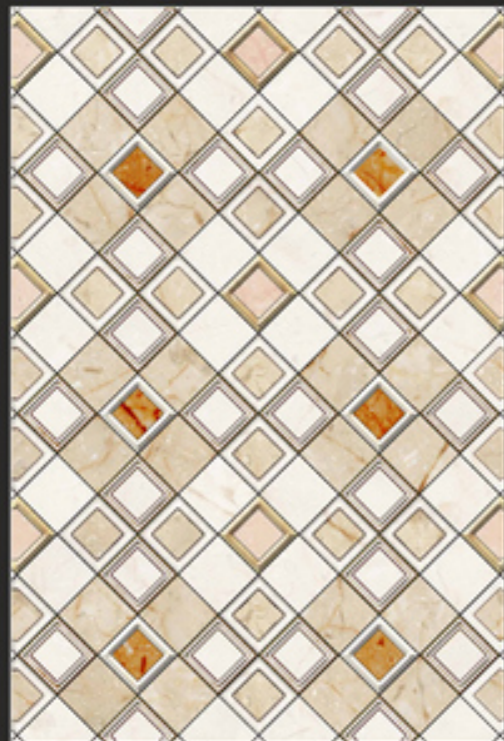

6 COLOUR

High Definition Digital Printing

300mm X 450mm

Glossy Light Dark

Listelo HL

An ISO 9001 : 2008 Certified Company