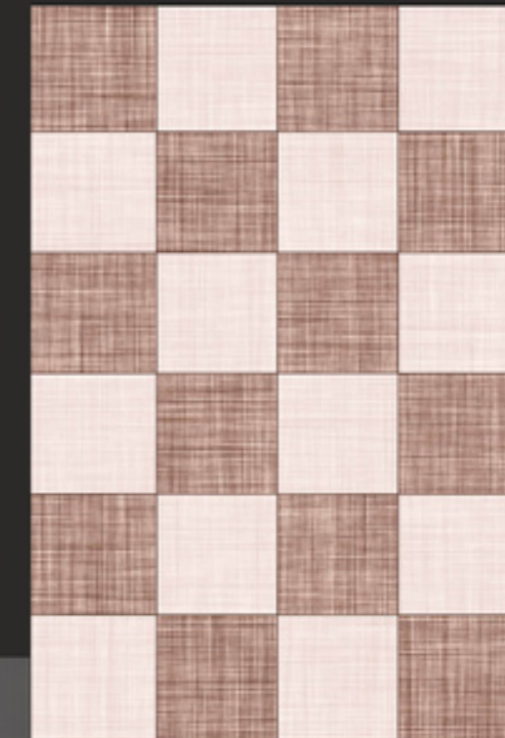

Fresco Brown Dark

Fresco Brown HL

Fresco Brown Light

Fresco Black HL

An ISO 9001 : 2008 Certified Company

Frodo Dark

Frodo Light

6 COLOUR