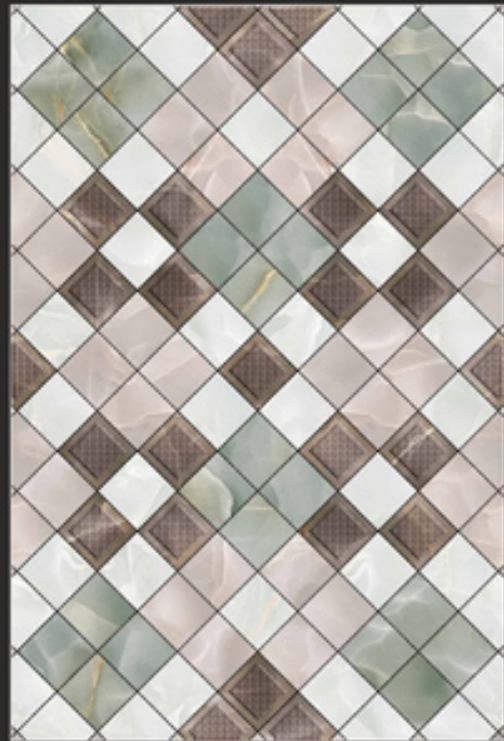

6 COLOUR

High Definition Digital Printing

300mm X 450mm

Glossy Light Dark

SkyWave HL

An ISO 9001 : 2008 Certified Company