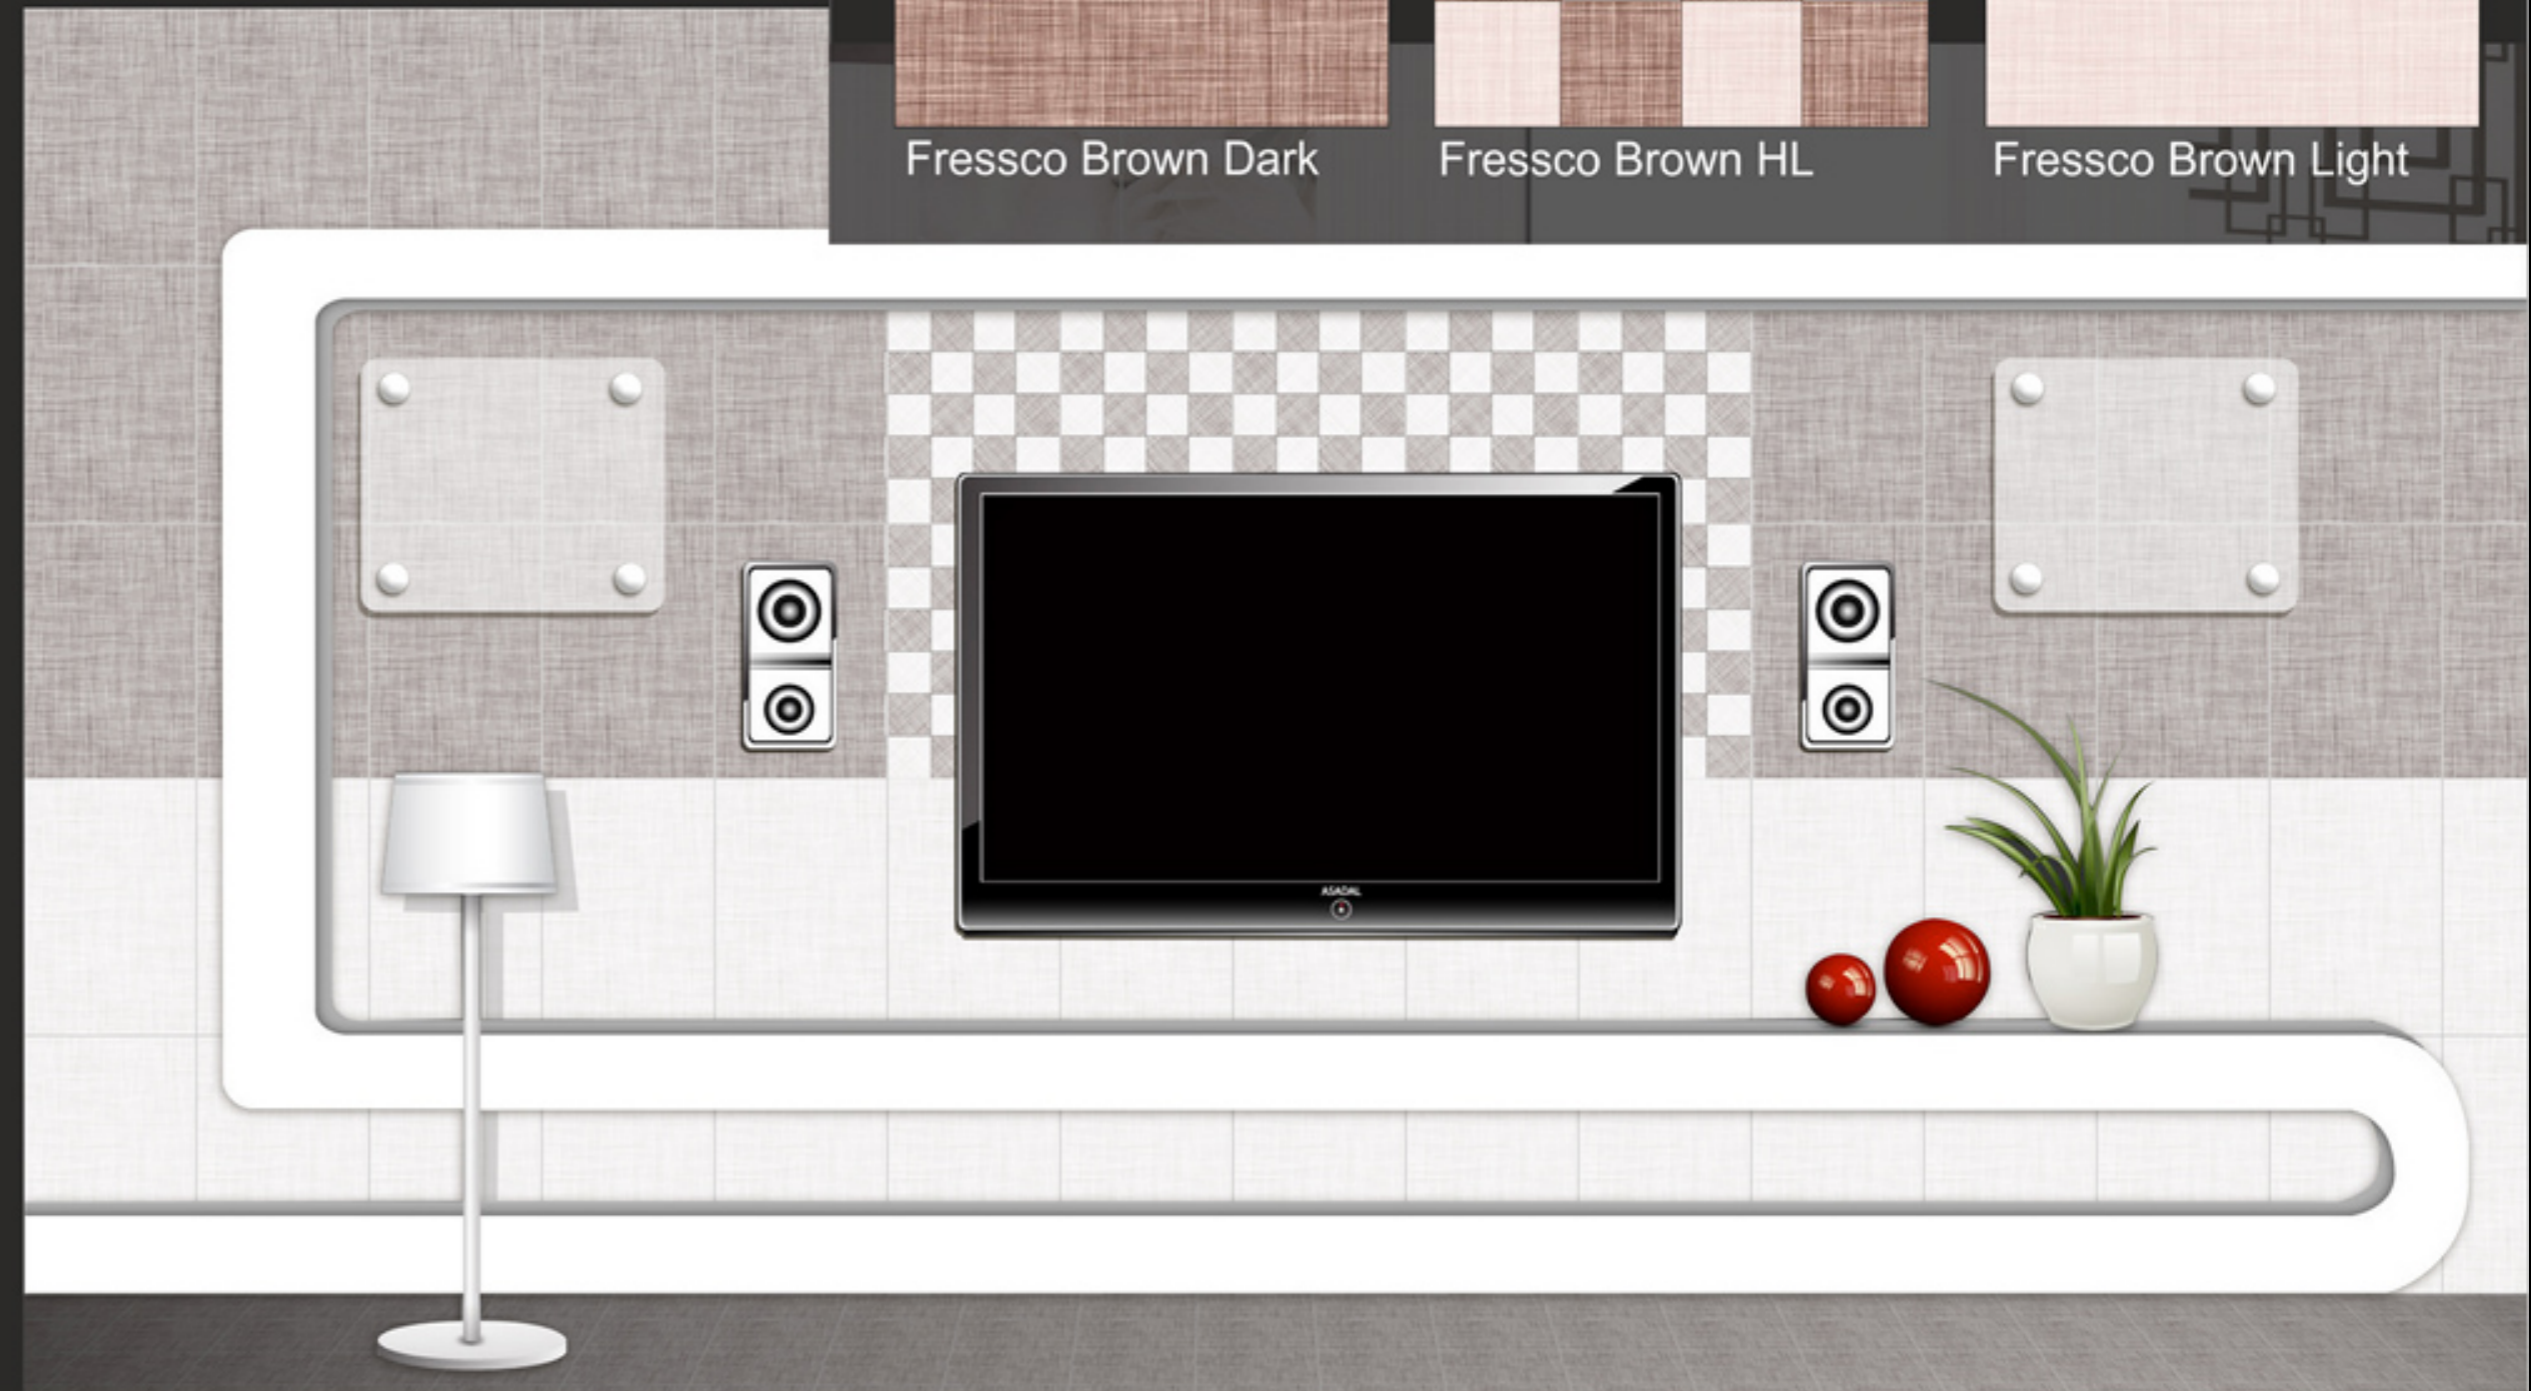

Fresco Brown Dark

Fresco Brown HL

Fresco Brown Light

Fresco Black HL

An ISO 9001 : 2008 Certified Company

Frodo Dark

Frodo Light

6 COLOUR