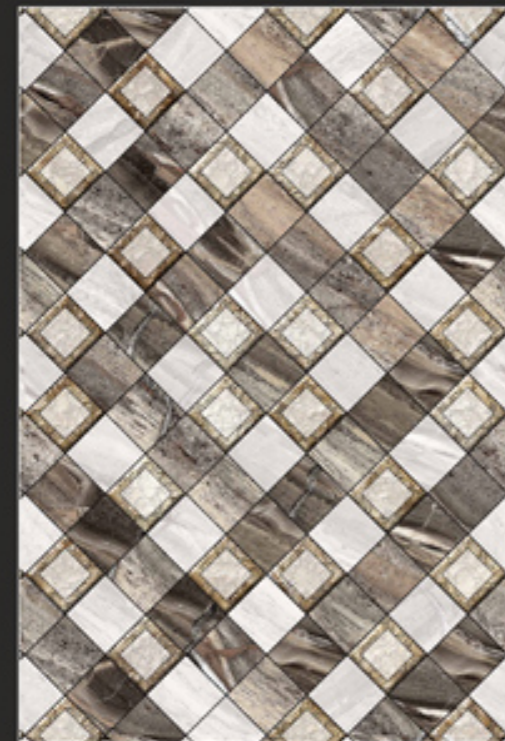

Tropical Black HL