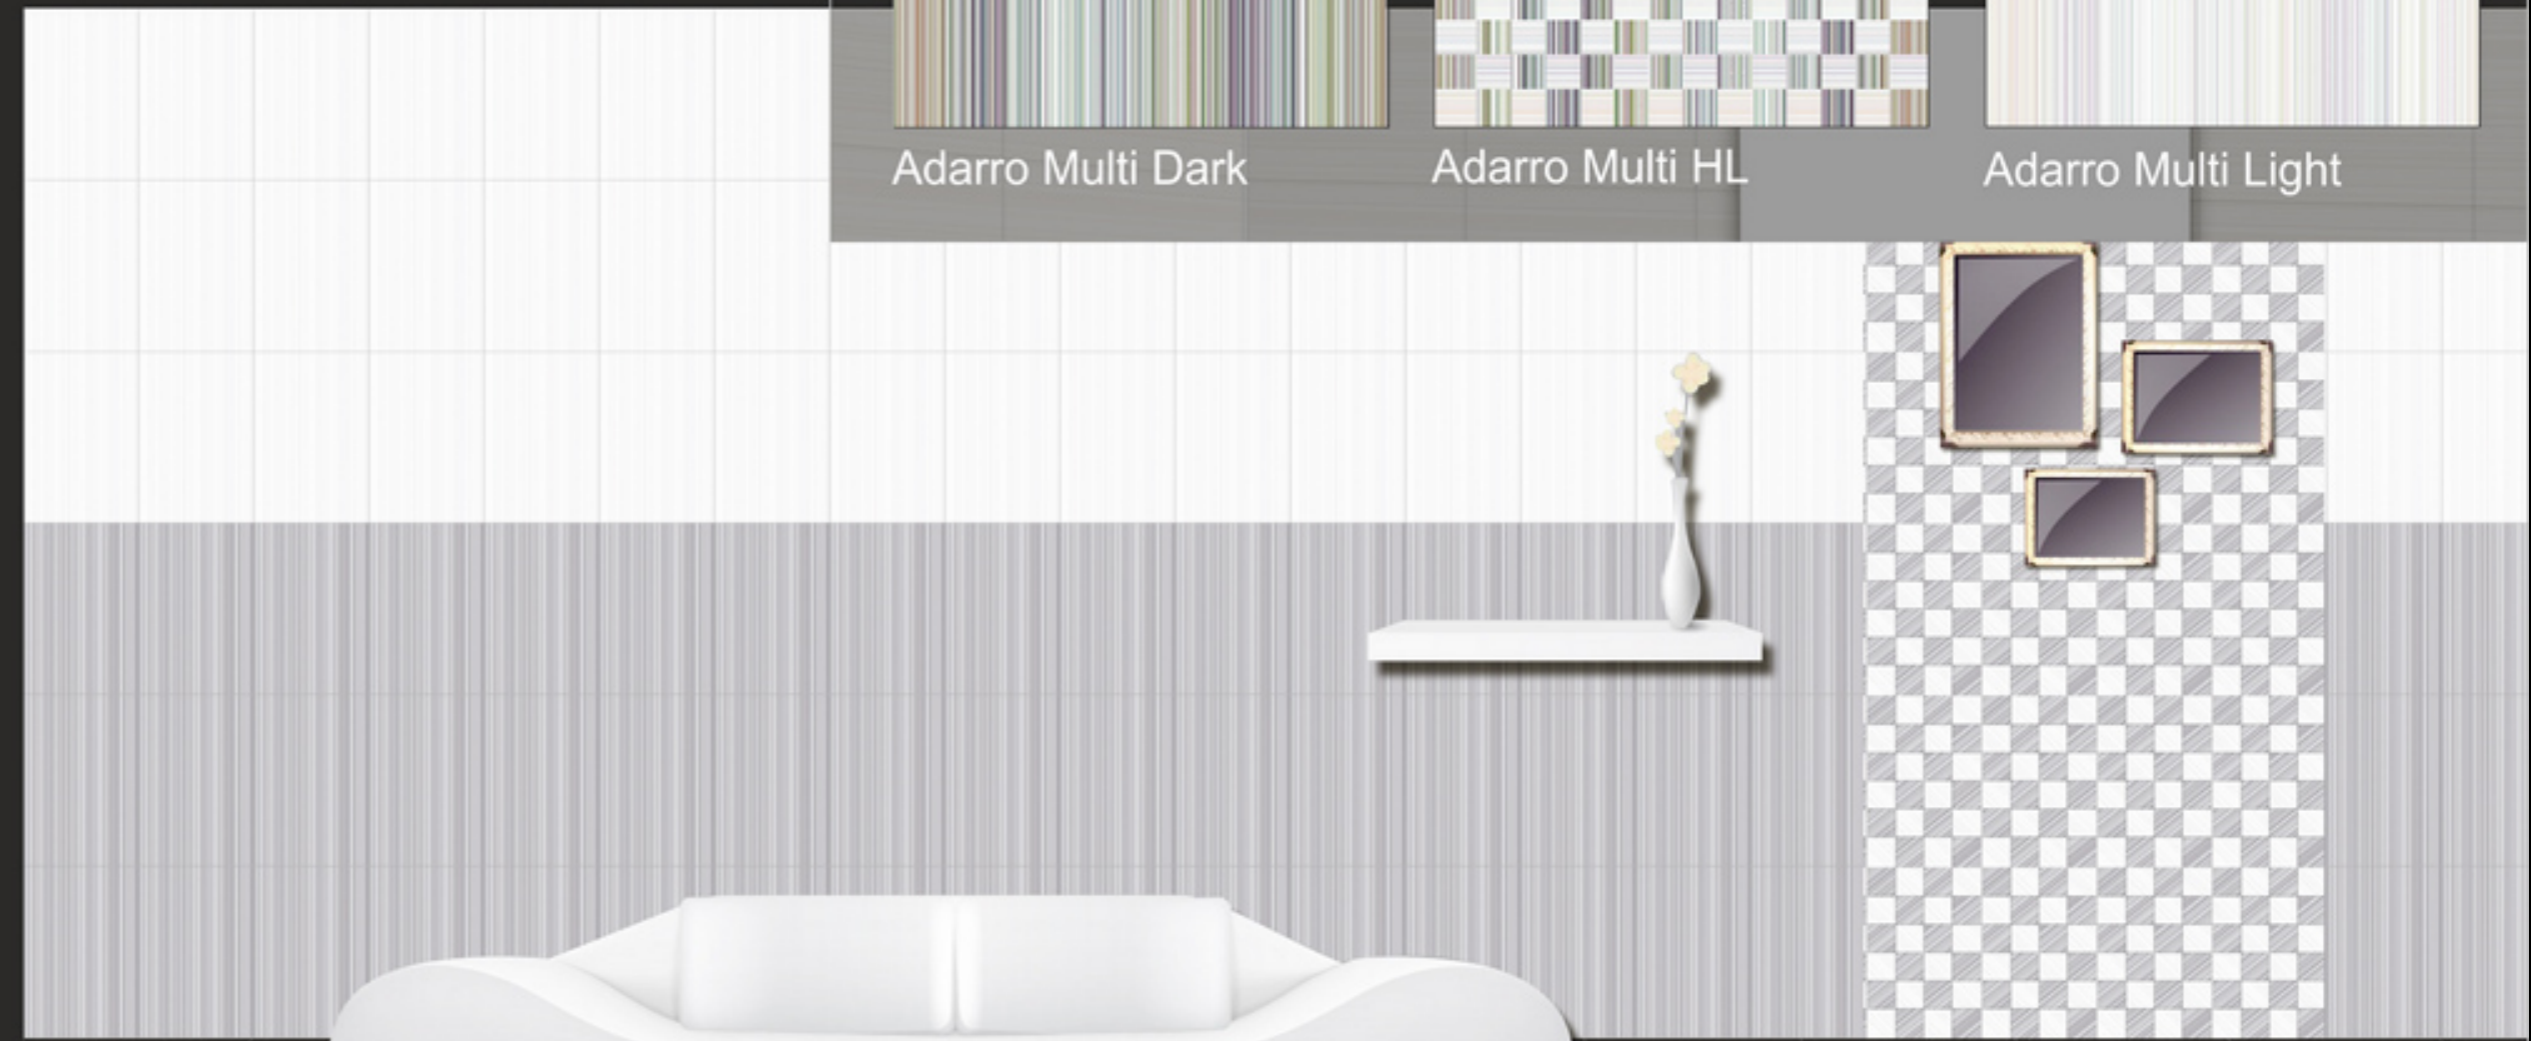

An ISO 9001 : 2008 Certified Company